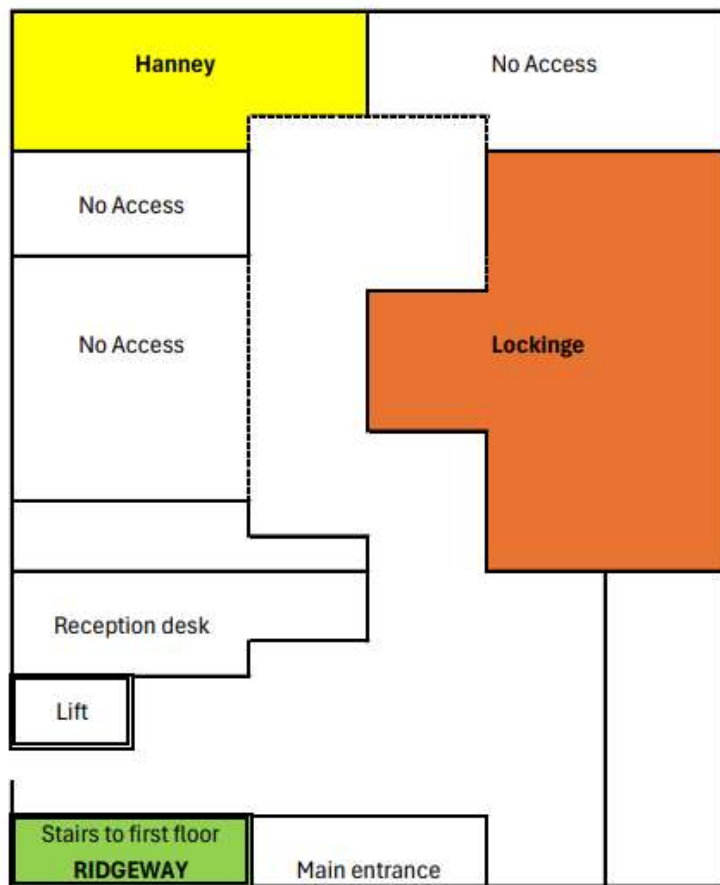

MAP OF THE BEACON

The Careers Fair will take place in the three rooms indicated on the map:

Downstairs – Hanney and Lockinge

Upstairs – Ridgeway

If you need to use the lift, please ask a member of King Alfred's Academy staff or one of the Student Ambassadors

EXHIBITORS

HANNEY (downstairs)	LOCKINGE (downstairs)
Open Cosmos - Aerospace	Corn Exchange Newbury and The Watermill Theatre – the Arts
Oxfordshire County Council Adult Social Care	FutureSmart Careers and ASK Programme – Apprenticeships
Procision Football Academy	Infineum - Chemicals
Science and Technology Facilities Council – Research institute	Oxford Brookes University
University of Herefordshire	Royal Air Force - Forces
University of Northampton	Thames Valley Police
	University of Birmingham
	University of Portsmouth
	University of Reading
	Walfinch – Adult social care