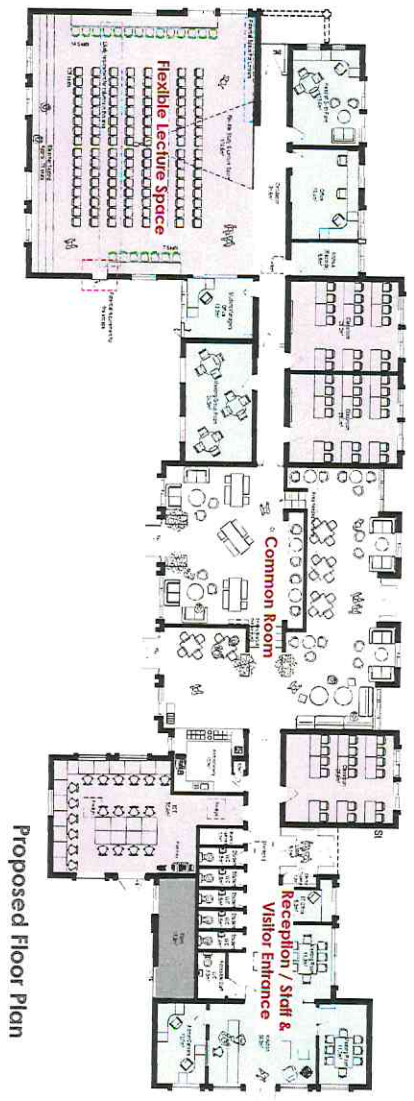

Our New Sixth Form Centre!

King Alfred's Academy is undertaking a complete refurbishment of the existing Sixth Form building, to create a modern Sixth Form Centre with new facilities and an exciting new image. The building will feature a completely refurbished interior, right down to finishes and furniture. Improvements include:

- Brand new reception with staff & visitor entrance
- Separate student entrance
- Large flexible lecture space & group study areas
- Expanded and upgraded Common Room
- New kitchen with enhanced catering capabilities
- Complete roof replacement with high-performance insulation
- Replacement of all doors and windows
- Pathways and benches to unlock the potential of the soft landscape
- Upgraded hard landscape with a new canopy in the courtyard
- Enhanced building security with new fences & lighting to external areas

Existing view from Portway Road

Proposed view from Portway Road

New Common Room

New paths and benches

New covered courtyard dining & social space

Proposed external lighting

Sixth Form Improvements