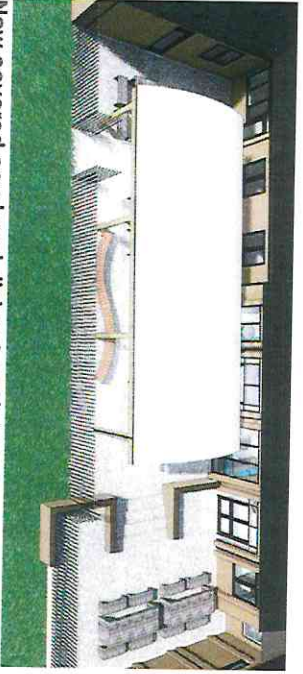

Our New Sixth Form Centre!

King Alfred's Academy is undertaking a complete refurbishment of the existing Sixth Form building, to create a modern Sixth Form Centre with new facilities and an exciting new image. The building will feature a completely refurbished interior, right down to finishes and furniture. Improvements include:

- Brand new reception with staff & visitor entrance
- Separate student entrance
- Large flexible lecture space & group study areas
- Expanded and upgraded Common Room
- New kitchen with enhanced catering capabilities
- Complete roof replacement with high-performance insulation
- Replacement of all doors and windows
- Pathways and benches to unlock the potential of the soft landscape
- Upgraded hard landscape with a new canopy in the courtyard
- Enhanced building security with new fences & lighting to external areas

Existing view from Portway Road

Proposed view from Portway Road

New Common Room

New paths and benches

New covered courtyard dining & social space

Proposed external lighting

Sixth Form Improvements